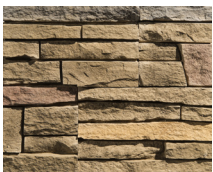

## Get caps to complete the look.

- 18" x 18" split capstones for use with 4, 6, and 8" PT posts
- Full caps are also available
- Flat and peaked styles

Walnut

Black

Grey

Cream

Smoke

Available in NorthernLedge and ProStack.

## NorthernLedge ColumnWrap

A classic ledgestone stone look with tight fitting joints, minimal variation in surface depth, and slender rows

Harvest

Mystic

Niagara

Shenandoah

Tuscarora

## ProStack ColumnWrap

A classic stacked stone look with tight fitting joints, high variation in surface depth, and thick stacked rows.

Ash

Poinset

Walnut

Teton Grey

2600 Grand Blvd., Suite 900 • Kansas City, MO 64108 • Phone (888) 300-8208 • Fax (816) 426-8555 [plygemfence.com](http://plygemfence.com)