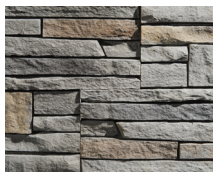

## Get caps to complete the look.

- 18" x 18" split capstones for use with 4, 6, and 8" PT posts
- Full caps are also available
- Flat and peaked styles

Walnut

Black

Grey

Cream

Smoke

Available in NorthernLedge and ProStack.

## NorthernLedge ColumnWrap

A classic ledgestone stone look with tight fitting joints, minimal variation in surface depth, and slender rows

Harvest

Mystic

Niagara

Shenandoah

Tuscarora

## ProStack ColumnWrap

A classic stacked stone look with tight fitting joints, high variation in surface depth, and thick stacked rows.

Ash

Poinset

Walnut

Teton Grey

2600 Grand Blvd., Suite 900 • Kansas City, MO 64108 • Phone (888) 300-8208 • Fax (816) 426-8555 [plygemfence.com](http://plygemfence.com)