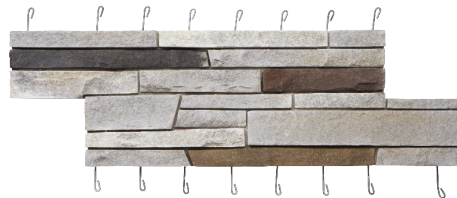

50
YEAR
LIMITED
PRODUCT
WARRANTY

It's That Easy!™

Classic

- No seasonal restrictions on Installation
- Work out of your existing toolbox
- Easy jobsite cleanup
- True masonry corners

ProPanel

- Large format mortarless stone veneer
- Discreet seams and true masonry corners
- Ideal for more substantial residential and commercial projects

ColumnWrap

The perfect solution for beautiful columns and caps

- Simple and easy to install around a 4", 6" or 8" PT post
- 3' Column installs in as little as 30 minutes
- Eliminates the need to frame around the post

CapStones

18" x 18" Flat or Peaked CapStones

Full CapStones

Split CapStones with 4", 6" and 8" center opening

© 2023 Environmental Materials, LLC.
Part of the **Cornerstone Building Brands** family.