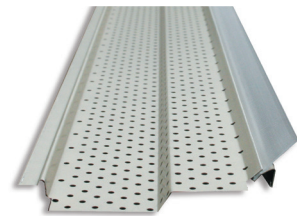

Gutter Protection for Existing Gutters

Gutter protection that really works.®

Peace of Mind Comes Standard

Keep gutters clear and protect your home from water damage.

- Virtually eliminates maintenance
- Invisible from the ground
- Handles the heaviest rainfall
- Weather and pest resistant

We're so confident in our Leaf Relief product we've extended the warranty – from 10 to 25 years!

TO LEARN MORE

Call 800-9PLYGEM
Or visit leaf-relief.com

LEAF RELIEF® FOR EXISTING GUTTERS

Adjustable

Classic

Half-Round

Zip

Proven gutter protection system.

- Fits 5" and 6" gutters (adjusts to fit 4" gutters)
- Available in rustproof aluminum or copper*
- No need to lift shingles and risk voiding roof warranty

*Only available in Adjustable and Half Round.

SELF-CLEANING DESIGN
No more climbing ladders.
Leaves and debris lift away
in normal wind conditions.*

 **LEAF RELIEF®**
by Ply Gem

*Dry leaves require 6 mph winds, wet debris requires 23 mph winds.