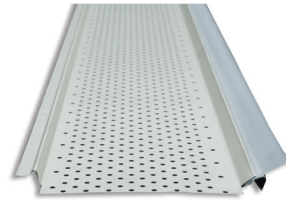

Gutter Protection for Existing Gutters

Gutter protection that really works.®

Peace of Mind Comes Standard

Keep gutters clear and protect your home from water damage.

- Virtually eliminates maintenance
- Invisible from the ground
- Handles the heaviest rainfall
- Weather and pest resistant

We're so confident in our Leaf Relief product we've extended the warranty – from 10 to 25 years!

TO LEARN MORE

Call 800-9PLYGEM
Or visit leaf-relief.com

LEAF RELIEF® FOR EXISTING GUTTERS

Adjustable

Classic

Half-Round

Zip

Proven gutter protection system.

- Fits 5" and 6" gutters (adjusts to fit 4" gutters)
- Available in rustproof aluminum or copper*
- No need to lift shingles and risk voiding roof warranty

*Only available in Adjustable and Half Round.

SELF-CLEANING DESIGN
No more climbing ladders.
Leaves and debris lift away
in normal wind conditions.*

 **LEAF RELIEF®**
by Ply Gem

*Dry leaves require 6 mph winds, wet debris requires 23 mph winds.