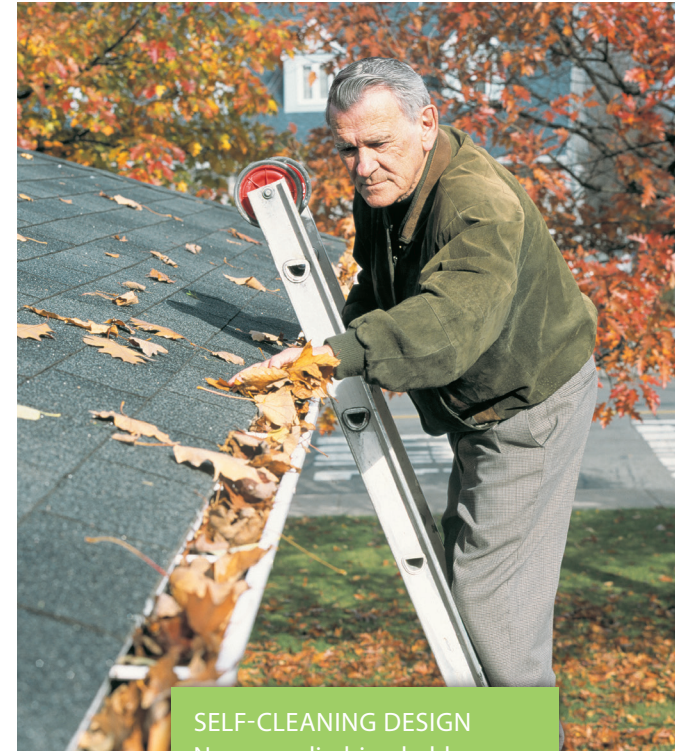

PROVEN EFFECTIVE YEAR AFTER YEAR

Homeowners choose Leaf Relief for one simple reason – it works. (We wouldn't have installed so much of it if it didn't.) In fact, Leaf Relief has protected over 100 million feet of gutter over the last decade – longer than a gutter stretching from LA to NY and back three times, then continuing to San Francisco before heading back to LA.

Gutter Protection for Existing Gutters

Gutter protection that really works.®

Peace of Mind Comes Standard

Keep gutters clear and protect your home from water damage.

- Virtually eliminates maintenance
- Invisible from the ground
- Handles the heaviest rainfall
- Weather and pest resistant

Half-Round

Zip

Proven gutter protection system.

- Fits 5" and 6" gutters (adjusts to fit 4" gutters)
- Available in rustproof aluminum or copper*
- No need to lift shingles and risk voiding roof warranty

*Only available in Adjustable and Half Round.

SELF-CLEANING DESIGN
No more climbing ladders.
Leaves and debris lift away
in normal wind conditions.*

 **LEAF RELIEF®**
by Ply Gem

*Dry leaves require 6 mph winds, wet debris requires 23 mph winds.