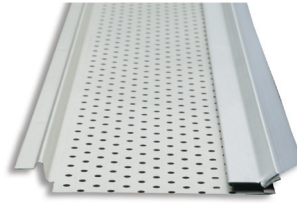

Gutter Protection for Existing Gutters

Gutter protection that really works.®

Peace of Mind Comes Standard

Keep gutters clear and protect your home from water damage.

- Virtually eliminates maintenance
- Invisible from the ground
- Handles the heaviest rainfall
- Weather and pest resistant

We're so confident in our Leaf Relief product we've extended the warranty – from 10 to 25 years!

TO LEARN MORE

Call 800-9PLYGEM
Or visit leaf-relief.com

LEAF RELIEF® FOR EXISTING GUTTERS

Adjustable

Classic

Half-Round

Zip

Proven gutter protection system.

- Fits 5" and 6" gutters (adjusts to fit 4" gutters)
- Available in rustproof aluminum or copper*
- No need to lift shingles and risk voiding roof warranty