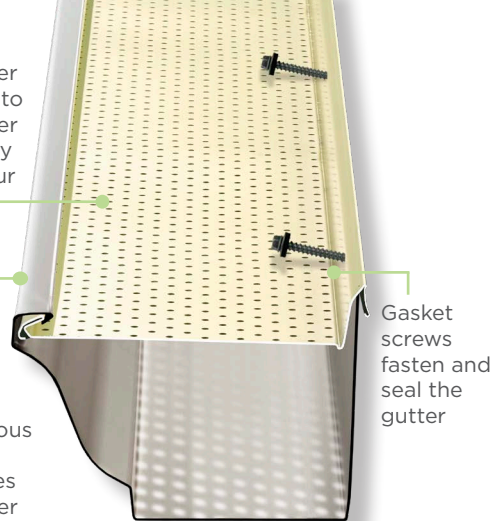

Continuous Hanging System with Access Panel for New Gutters

 **LEAF RELIEF**[®]
by Ply Gem

The
smarter,
stronger
continuous
hanging
system

Rainwater drains into the gutter and away from your home

Continuous design reinforces the gutter

Gasket screws fasten and seal the gutter

PEACE OF MIND THANKS TO LEAF RELIEF

The smarter, stronger hanging solution to keeping your gutters clear and protecting your home from water damage.

- Virtually eliminates maintenance
- Invisible from the ground
- Handles the heaviest rainfall
- Snow and pest resistant
- Keeps leaves and debris out of your gutters
- NEW Access Panel option

THE LEAF RELIEF® CONTINUOUS HANGING SYSTEM PREVENTS THESE COMMON GUTTER FAILURES

COMMON GUTTER PROBLEMS

OLD INSTALLATION TECHNIQUES: SPIKES OR HANGERS

Traditional gutter hangers leave weak spots and gaps between each spike or hanger. You end up with flimsy gutters prone to damage including warping, denting and water infiltration in the roof, fascia and foundation.