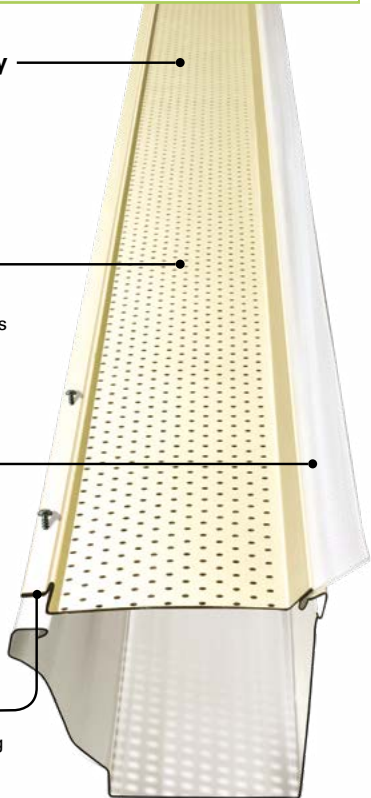

Roll-Back Technology

- Keeps water from overflowing even when heavy rain flows down the roof

Continuous Rear Flap

- Fastens and seals the back of the rain gutter

Overlap

- Makes a perfect seal between sections

Fact Sheet Leaf Relief Classic

WATCH VIDEO 

Take a picture of this image

Winter Shield technology

- Prevents damage caused by ice and snow
- Will not rust or warp
- 100% recycled and recyclable aluminum 

Aluma Perf Technology

- The perfect balance between maximum drainage and debris protection
- Drain 29.7" of water per hour
- Perforations measure 7/64"

Flex Seal Technology

- Seals the back of the gutter tightly
- Resistant to U.V. rays, fungi, and variations in temperature
- Recyclable 

Roll-Back Technology

- Keeps water from overflowing even when heavy rain flows down the roof

Overlap

- Makes a perfect seal between sections

Competitors

Competition Table

Although this table was built to illustrate the differences between the gutter guards most used by professionals, manufacturers agree on one point: perfection does not yet exist in this field. Often, the consumer has to sort through hundreds of options and choose according to his needs.