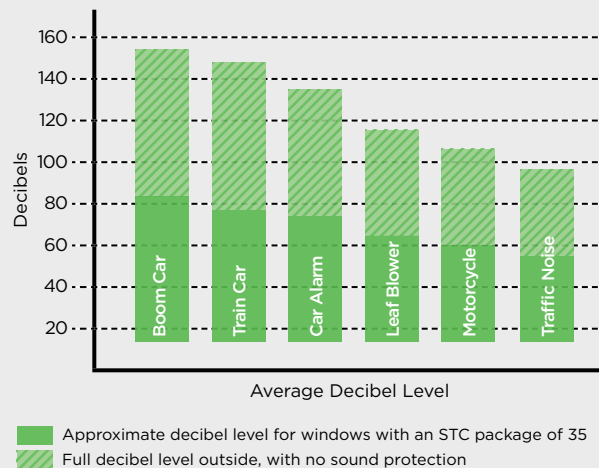

Volume control for the outdoors.

Traffic. Barking dogs. Booming nightlife. There are thousands of things that can interrupt the peace and quiet of your home. But with the right windows and insulated glass units (IGU), you can help keep the noisy world outside.

Noise travels in two different ways, both through the air, and through materials like glass. The measurement of Sound Transmission Class (STC) is one way of understanding how much this noise can travel. The higher the STC number, the better a window is at keeping noise on the outside.

4 ways Ply Gem[®] Insulated Glass Units (IGU) block out noise:

- **Asymmetrical Construction:** Glass panels of different thicknesses in our IGUs block a greater range of sound waves than panels of the same thickness. One panel blocks low frequency sounds and the other blocks high frequency sounds.
- **Air Space:** The air space between our glass panels also helps block sound. The wider the air space in an IGU, the better at reducing noise levels.

Noise Levels

A standard Ply Gem[®] 1500 Vinyl Collection single hung window with a single strength dual pane IGU is rated around STC 26. By using a Ply Gem sound resistant glass package, STC ratings for a 1500 single hung come in up to 35. Research shows that windows with an STC rating of 35 can reduce exterior noise by 43%, which means loud noises come to a comfortable level.