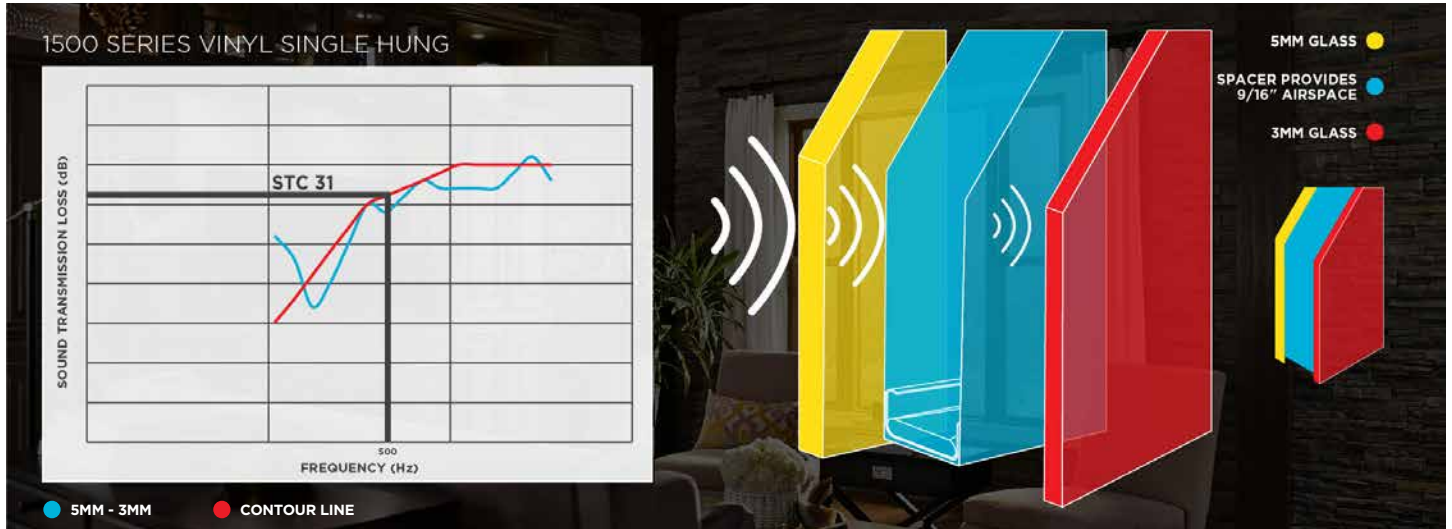

Noise Control With **Double Strength** Glass

A 7/8" dual pane IGU with double strength glass

Noise Control With **Asymmetric** Glass

Asymmetric thickness 7/8" dual pane IGU for improved sound control

Noise Control With **Asymmetric Laminated** Glass