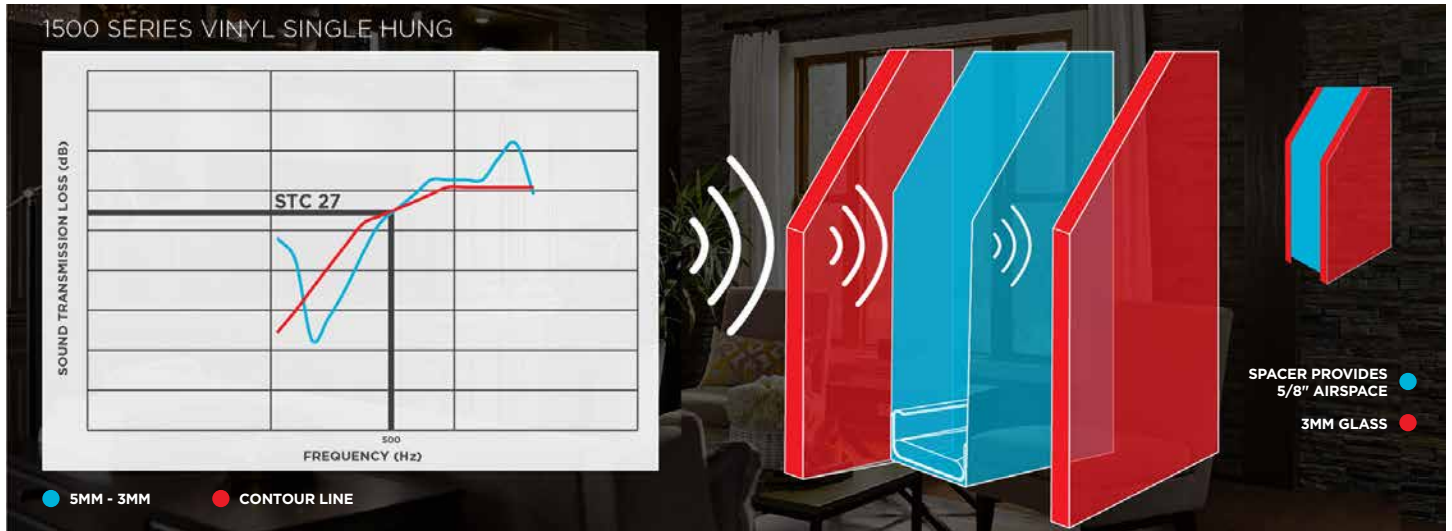

Noise Control With **Double Strength** Glass

A 7/8" dual pane IGU with double strength glass