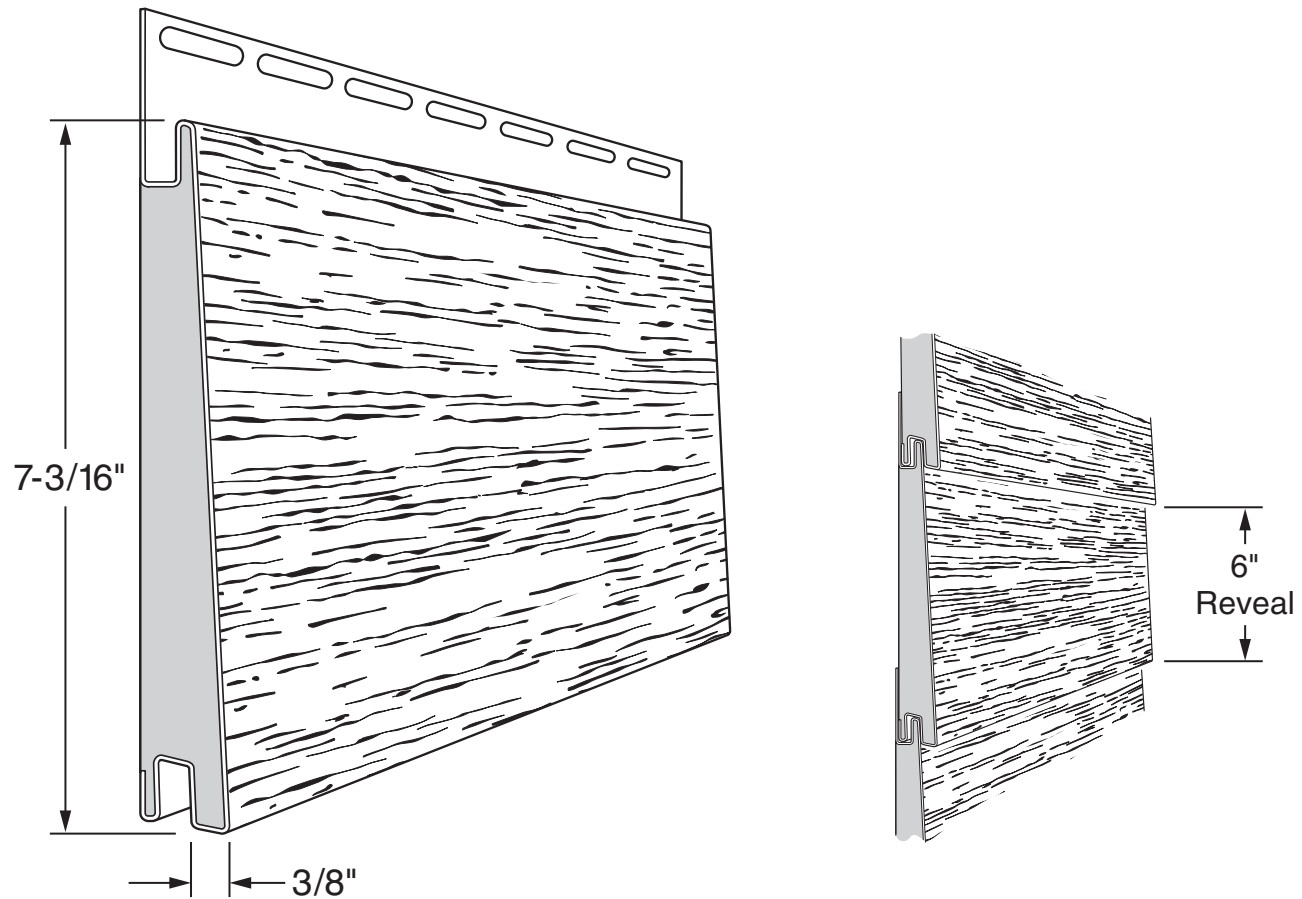

EverPlank™

Luxury Vinyl Siding