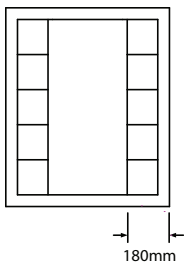

Maximum Size
2400mm W x 1800mm H or
1800mm W x 2400mm H

1113

Minimum Size
661mm W x 961mm H or
961mm W x 661mm H

Maximum Size
2000mm W x 2400mm H

1114

Minimum Size
661mm W x 285mm H

Maximum Size
2400mm W x 1800mm H or
1800mm W x 2400mm H

Maximum Size
2000mm W x 1800mm H or
1800mm W x 2400mm H

1118

Minimum Size
661mm W x 285mm H

Maximum Size
2400mm W x 1800mm H or
1800mm W x 2400mm H

1120 **

Minimum Size
285mm W x 700mm H

Maximum Size
1200mm W x 2400mm H

Rectangular Grille Designs - Ladder

Grille in top half of sealed unit only

1125

Minimum Size
285mm W x 661mm H

Maximum Size
1500mm W x 1800mm H

Maximum Size - Narrow Bar
1500mm W x 1800mm H

Maximum Size - Wide Bar
1800mm W x 1800mm H

1206

Minimum Size
410mm W x 285mm H

Maximum Size - Narrow Bar
2400mm W x 1800mm H

Maximum Size - Wide Bar
2400mm W x 2020mm H