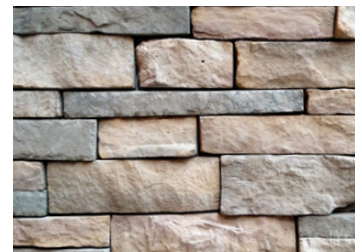

Connects rustic comfort
to artistic style.

NEW CANYON LEDGE

Layers of texture and color mimic the depth and beauty of a natural canyon. Canyon Ledge connects rustic comfort to artistic style. Carved from the landscape of a naturally worn and weathered ledge, this style adds native warmth to any setting.

Available in 4 colors:

Chardonnay

Summit

Niagara

Harvest

While every reasonable effort has been done to ensure the accuracy of the photographs, the photographs are intended only as a simple, general illustration of products available and should not be considered as a definitive guide or representation of the actual product. Contact Ply Gem Stone or a dealer near you for hard samples, spec clarifications and/or product updates.