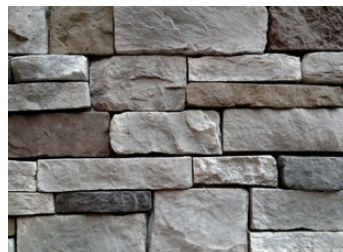

Connects rustic comfort
to artistic style.

NEW CANYON LEDGE

Layers of texture and color mimic the depth and beauty of a natural canyon. Canyon Ledge connects rustic comfort to artistic style. Carved from the landscape of a naturally worn and weathered ledge, this style adds native warmth to any setting.

Available in 4 colors:

Chardonnay

Summit

Niagara

Harvest

While every reasonable effort has been done to ensure the accuracy of the photographs, the photographs are intended only as a simple, general illustration of products available and should not be considered as a definitive guide or representation of the actual product. Contact Ply Gem Stone or a dealer near you for hard samples, spec clarifications and/or product updates.