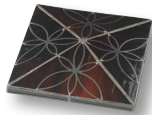

## POST CAPS

Pyramid\*

Classic\*

Gothic

Internal\*

## DECORATIVE CAPS

Black

Chestnut

Copper

Forrest

Harvest

Stainless

\* Available in solid and variegated colors to coordinate with Woodland Select™ Variegated Colors.

## PRIVACY COLUMN COLLECTION

Privacy Column Blocks  
Designed for Ply Gem Solid Privacy\*\*