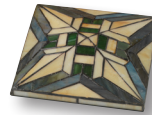

## DECORATIVE CAPS

Black

Chestnut

Copper

Forrest

Harvest

Stainless

\* Available in solid and variegated colors to coordinate with Woodland Select™ Variegated Colors.

## PRIVACY COLUMN COLLECTION

Privacy Column Blocks  
Designed for Ply Gem Solid Privacy\*\*