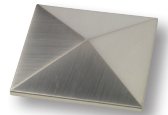

## DECORATIVE CAPS

Black

Chestnut

Copper

Forrest

Harvest

Stainless

\* Available in solid and variegated colors to coordinate with Woodland Select™ Variegated Colors.

## PRIVACY COLUMN COLLECTION

Privacy Column Blocks  
Designed for Ply Gem Solid Privacy\*\*