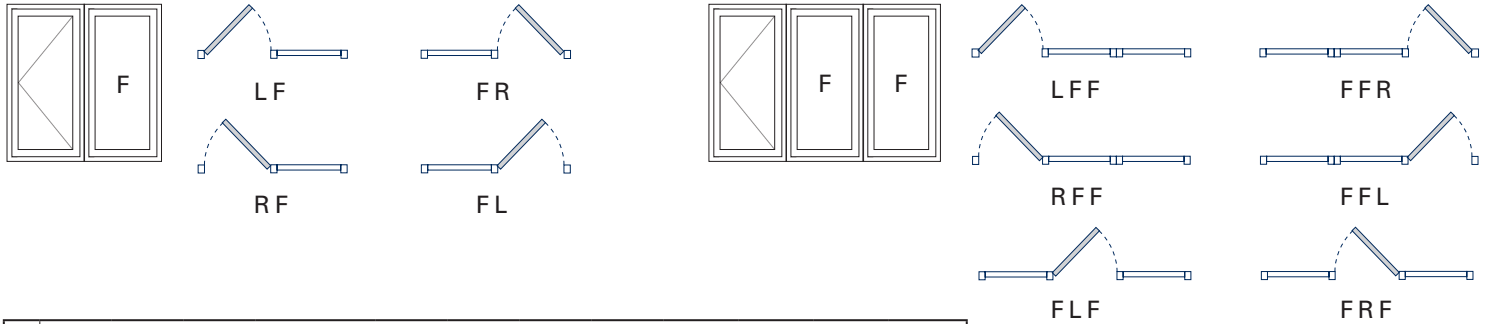

### Double Inswing L, R

- Available Standard Size
- L Left hand hinge
- R Right hand hinge
- I Inactive (hinged on jamb side)

All configurations viewed from exterior

L I (Inswing)

I R (Inswing)

		Width							
		Double (Inswing)							
Height	RO (Inches)		50 3/4	62 3/4	66 3/4	70 3/4	74 3/4		
	RO (mm)		1289	1593	1696	1798	1899		
	OSM (Inches)		50	62	66	70	74		
	OSM (mm)		1269	1573	1676	1778	1879		
	82 5/8	2098	82 1/4	2088	4880	6080	6480	6880	7280
	98 5/8	2504	98 1/8	2494	4896	6096	6496	6896	7296

### Double Outswing L, R

L I (Outswing)

I R (Outswing)

		Width							
		Double (Outswing)							
Height	RO (Inches)		50 3/4	62 3/4	66 3/4	70 3/4	74 3/4		
	RO (mm)		1289	1593	1696	1798	1899		
	OSM (Inches)		50	62	66	70	74		
	OSM (mm)		1269	1573	1676	1778	1879		
	81 3/4	2076	81 3/8	2066	4880	6080	6480	6880	7280
	97 3/4	2482	97 3/8	2472	4896	6096	6496	6896	7296

### 2-Wide and 3-Wide - Inswing Garden LF, LFF

Comes with sliding screen

- Available Standard Size
- L Left hand hinge
- R Right hand hinge
- F Fixed
- V Venting with crank handle

All configurations viewed from exterior

		Width									
		2-Wide				3-Wide					
Height	RO (Inches)	63 1/2	67 1/2	71 5/8	75 5/8	94 7/8	101	107	113		
	RO (mm)	1614	1716	1818	1920	2411	2564	2717	2870		
	OSM (Inches)	62 3/4	66 3/4	70 3/4	74 3/4	94 1/8	100 1/8	106 1/8	112 1/4		
	OSM (mm)	1594	1696	1798	1900	2391	2544	2697	2850		
82 5/8	2098	82 1/4	2088	6080	6480	6880	7280	9080	9680	10280	10880
98 5/8	2504	98 1/8	2494	6096	6496	6896	7296	9096	9696	10296	10896