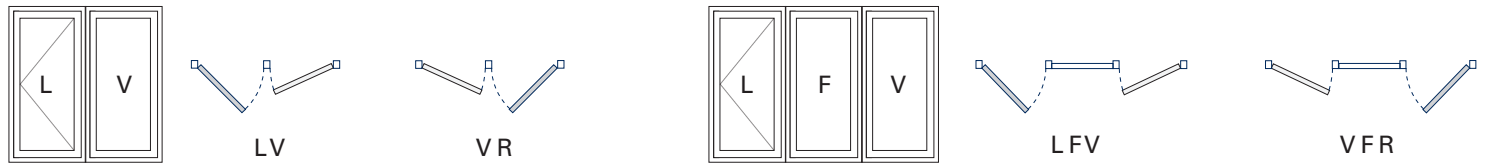

2-Wide and 3-Wide - Outswing Garden LV, LFF

		Width									
		2-Wide				3-Wide					
Height	RO (Inches)	63 1/2	67 1/2	71 5/8	75 5/8	94 7/8	101	107	113		
	RO (mm)	1614	1716	1818	1920	2411	2564	2717	2870		
	OSM (Inches)	62 3/4	66 3/4	70 3/4	74 3/4	94 1/8	100 1/8	106 1/8	112 1/4		
	OSM (mm)	1594	1696	1798	1900	2391	2544	2697	2850		
81 3/4	2076	81 3/8	2066	6080	6480	6880	7280	9080	9680	10280	10880