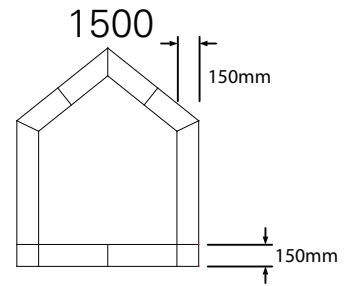

Minimum Size
410mm W x 410mm H

Maximum Size - Narrow Bar
1800mm W x 1800mm H

Maximum Size - Wide Bar
2400mm W x 2020mm H