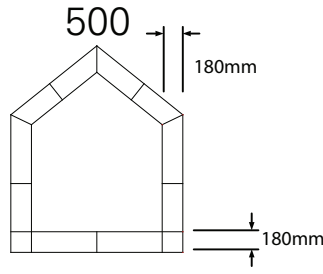

Minimum Size
410mm W x 410mm H

Maximum Size - Narrow Bar
1800mm W x 2000mm H

Maximum Size - Wide Bar
2400mm W x 2100mm H