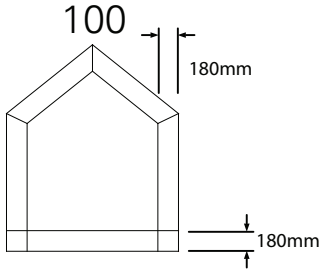

# Rectangular Grille Designs - Type II Rakeheads

Minimum Size  
410mm W x 410mm H

Maximum Size - Narrow Bar  
1500mm W x 1800mm H

Maximum Size - Wide Bar  
1800mm W x 2020mm H

Minimum Size  
410mm W x 410mm H

Maximum Size - Narrow Bar  
1800mm W x 1800mm H

Maximum Size - Wide Bar  
2400mm W x 1800mm H

Minimum Size  
410mm W x 410mm H

Maximum Size - Narrow Bar  
1500mm W x 1800mm H

Maximum Size - Wide Bar  
1800mm W x 2020mm H

Minimum Size  
410mm W x 410mm H

Maximum Size - Narrow Bar  
1800mm W x 1800mm H

Maximum Size - Wide Bar  
2400mm W x 2020mm H

Minimum Size  
410mm W x 410mm H

Maximum Size - Narrow Bar  
1500mm W x 2000mm H

Maximum Size - Wide Bar  
1800mm W x 2400mm H

Minimum Size  
410mm W x 410mm H

Maximum Size - Narrow Bar  
1800mm W x 2000mm H

Maximum Size - Wide Bar  
2400mm W x 2100mm H

Minimum Size  
410mm W x 410mm H