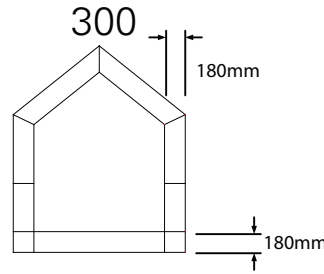

Maximum Size - Narrow Bar  
1800mm W x 1800mm H

Maximum Size - Wide Bar  
2400mm W x 1800mm H

Minimum Size  
410mm W x 410mm H

Maximum Size - Narrow Bar  
1500mm W x 1800mm H

Maximum Size - Wide Bar  
1800mm W x 2020mm H

Minimum Size  
410mm W x 410mm H

Maximum Size - Narrow Bar  
1800mm W x 1800mm H

Maximum Size - Wide Bar  
2400mm W x 2020mm H

Minimum Size  
410mm W x 410mm H

Maximum Size - Narrow Bar  
1500mm W x 2000mm H

Maximum Size - Wide Bar  
1800mm W x 2400mm H

Minimum Size  
410mm W x 410mm H

Maximum Size - Narrow Bar  
1800mm W x 2000mm H

Maximum Size - Wide Bar  
2400mm W x 2100mm H

Minimum Size  
410mm W x 410mm H

Maximum Size - Narrow Bar  
1500mm W x 2000mm H

Maximum Size - Wide Bar  
1800mm W x 2400mm H

Minimum Size  
410mm W x 410mm H

Maximum Size - Narrow Bar  
1800mm W x 1800mm H

Maximum Size - Wide Bar  
2400mm W x 2020mm H