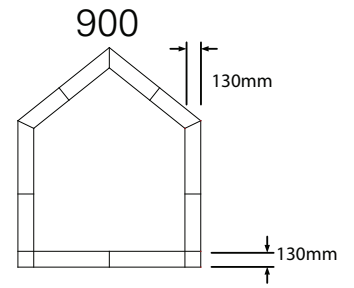

# Rectangular Grille Designs - Type II Rakeheads

Minimum Size  
410mm W x 410mm H

Maximum Size - Narrow Bar  
1500mm W x 2000mm H

Maximum Size - Wide Bar  
1800mm W x 2400mm H

Minimum Size  
410mm W x 410mm H

Maximum Size - Narrow Bar  
1800mm W x 1800mm H

Maximum Size - Wide Bar  
2400mm W x 2020mm H

Minimum Size  
410mm W x 410mm H

Maximum Size - Narrow Bar  
1500mm W x 1800mm H

Maximum Size - Wide Bar  
1800mm W x 2020mm H

Minimum Size  
410mm W x 410mm H

Maximum Size - Narrow Bar  
1800mm W x 2000mm H

Maximum Size - Wide Bar  
2400mm W x 2100mm H

Minimum Size  
961mm W x 961mm H

Maximum Size - Narrow Bar  
1800mm W x 1800mm H

Maximum Size - Wide Bar  
1800mm W x 2020mm H

Minimum Size  
661mm W x 961mm H

Maximum Size - Narrow Bar  
1800mm W x 1800mm H

Maximum Size - Wide Bar  
1800mm W x 2020mm H

**Note:**

Number of vertical and horizontal grilles are determined by the standard spacing. Offset is standard spacing