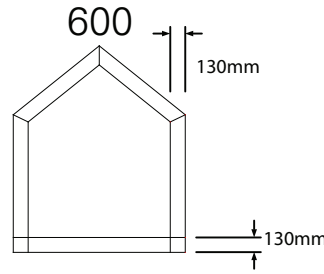

Maximum Size - Narrow Bar  
1500mm W x 2000mm H

Maximum Size - Wide Bar  
1800mm W x 2400mm H

Minimum Size  
410mm W x 410mm H

Maximum Size - Narrow Bar  
1800mm W x 1800mm H

Maximum Size - Wide Bar  
2400mm W x 2020mm H

Minimum Size  
410mm W x 410mm H

Maximum Size - Narrow Bar  
1800mm W x 1800mm H

Maximum Size - Wide Bar  
2400mm W x 1800mm H

Minimum Size  
410mm W x 410mm H

Maximum Size - Narrow Bar  
1800mm W x 2000mm H

Maximum Size - Wide Bar  
2400mm W x 2100mm H

Minimum Size  
410mm W x 410mm H

Maximum Size - Narrow Bar  
1800mm W x 1800mm H

Maximum Size - Wide Bar  
1700mm W x 2020mm H

Minimum Size  
410mm W x 410mm H

Maximum Size - Narrow Bar  
1810mm W x 1800mm H

Maximum Size - Wide Bar  
2400mm W x 1800mm H

Minimum Size  
410mm W x 410mm H

Maximum Size - Narrow Bar  
1500mm W x 2000mm H

Maximum Size - Wide Bar  
1800mm W x 2400mm H