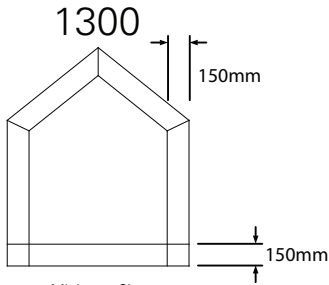

Minimum Size  
410mm W x 410mm H

Maximum Size - Narrow Bar  
1800mm W x 2000mm H

Maximum Size - Wide Bar  
2400mm W x 2100mm H

Minimum Size  
961mm W x 961mm H

Maximum Size - Narrow Bar  
1800mm W x 1800mm H

Maximum Size - Wide Bar  
1800mm W x 2020mm H

Minimum Size  
661mm W x 961mm H

Maximum Size - Narrow Bar  
1800mm W x 1800mm H

Maximum Size - Wide Bar  
1800mm W x 2020mm H

**Note:**

Number of vertical and horizontal grilles are determined by the standard spacing. Offset is standard spacing

Minimum Size  
661mm W x 961mm H

Maximum Size - Narrow Bar  
1800mm W x 1800mm H

Maximum Size - Wide Bar  
1800mm W x 2020mm H

**Note:**

Horizontal grilles are based on standard spacing

# Rectangular Grille Designs - Type II Rakeheads

Minimum Size  
410mm W x 410mm H

Maximum Size - Narrow Bar  
1500mm W x 1800mm H

Maximum Size - Wide Bar  
1800mm W x 2020mm H

Minimum Size  
410mm W x 410mm H