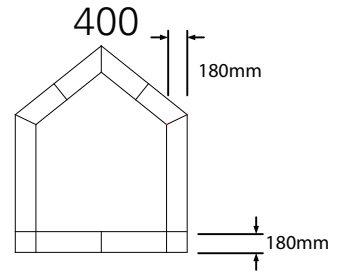

Minimum Size
410mm W x 410mm H

Maximum Size - Narrow Bar
1800mm W x 1800mm H

Maximum Size - Wide Bar
2400mm W x 2020mm H