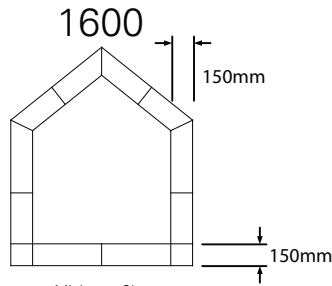

Minimum Size
410mm W x 410mm H

Maximum Size - Narrow Bar
1800mm W x 2000mm H

Maximum Size - Wide Bar
2400mm W x 2100mm H