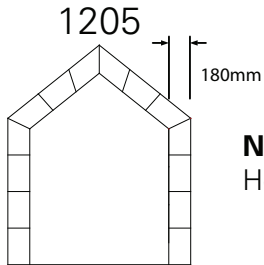

Minimum Size  
410mm W x 410mm H

Maximum Size - Narrow Bar  
1800mm W x 2000mm H

Maximum Size - Wide Bar  
2400mm W x 2100mm H

Minimum Size  
961mm W x 961mm H

Maximum Size - Narrow Bar  
1800mm W x 1800mm H

Maximum Size - Wide Bar  
1800mm W x 2020mm H

Minimum Size  
661mm W x 961mm H

Maximum Size - Narrow Bar  
1800mm W x 1800mm H

Maximum Size - Wide Bar  
1800mm W x 2020mm H

**Note:**

Number of vertical and horizontal grilles are determined by the standard spacing. Offset is standard spacing

Minimum Size  
661mm W x 961mm H

Maximum Size - Narrow Bar  
1800mm W x 1800mm H

Maximum Size - Wide Bar  
1800mm W x 2020mm H

**Note:**

Horizontal grilles are based on standard spacing

# Rectangular Grille Designs - Type II Rakeheads

Minimum Size  
410mm W x 410mm H

Maximum Size - Narrow Bar  
1500mm W x 1800mm H

Maximum Size - Wide Bar  
1800mm W x 2020mm H

Minimum Size  
410mm W x 410mm H