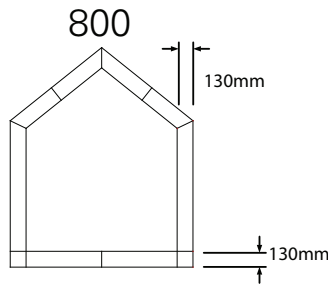

Minimum Size  
410mm W x 410mm H

Maximum Size - Narrow Bar  
1800mm W x 1800mm H

Maximum Size - Wide Bar  
2400mm W x 2020mm H

Minimum Size  
410mm W x 410mm H

Maximum Size - Narrow Bar  
1500mm W x 2000mm H

Maximum Size - Wide Bar  
1800mm W x 2400mm H

Minimum Size  
410mm W x 410mm H

Maximum Size - Narrow Bar  
1800mm W x 2000mm H

Maximum Size - Wide Bar  
2400mm W x 2100mm H

# Rectangular Grille Designs - Type II Rakeheads

Minimum Size  
410mm W x 410mm H

Maximum Size - Narrow Bar  
1500mm W x 2000mm H

Maximum Size - Wide Bar  
1800mm W x 2400mm H

Minimum Size  
410mm W x 410mm H

Maximum Size - Narrow Bar  
1800mm W x 1800mm H

Maximum Size - Wide Bar  
2400mm W x 2020mm H

Minimum Size  
410mm W x 410mm H

Maximum Size - Narrow Bar  
1500mm W x 1800mm H

Maximum Size - Wide Bar  
1800mm W x 2020mm H