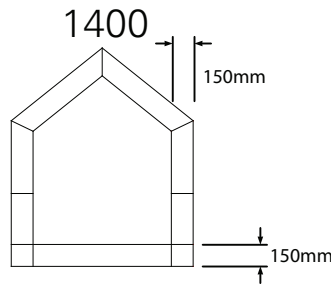

# Rectangular Grille Designs - Type II Rakeheads

Minimum Size  
410mm W x 410mm H

Maximum Size - Narrow Bar  
1500mm W x 1800mm H

Maximum Size - Wide Bar  
1800mm W x 2020mm H

Minimum Size  
410mm W x 410mm H

Maximum Size - Narrow Bar  
1800mm W x 1800mm H

Maximum Size - Wide Bar  
2400mm W x 1800mm H

Minimum Size  
410mm W x 410mm H

Maximum Size - Narrow Bar  
1500mm W x 1800mm H

Maximum Size - Wide Bar  
1800mm W x 2020mm H

Minimum Size  
410mm W x 410mm H

Maximum Size - Narrow Bar  
1800mm W x 1800mm H

Maximum Size - Wide Bar  
2400mm W x 2020mm H

Minimum Size  
410mm W x 410mm H

Maximum Size - Narrow Bar  
1500mm W x 2000mm H

Maximum Size - Wide Bar  
1800mm W x 2400mm H

Minimum Size  
410mm W x 410mm H

Maximum Size - Narrow Bar  
1800mm W x 2000mm H

Maximum Size - Wide Bar  
2400mm W x 2100mm H

Minimum Size  
410mm W x 410mm H