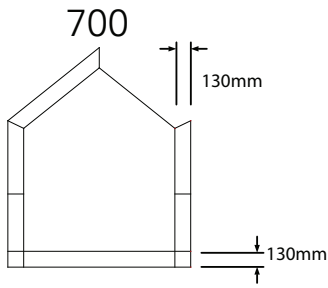

Minimum Size  
410mm W x 410mm H

Maximum Size - Narrow Bar  
1800mm W x 1800mm H

Maximum Size - Wide Bar  
2400mm W x 2020mm H

Minimum Size  
410mm W x 410mm H

Maximum Size - Narrow Bar  
1500mm W x 2000mm H

Maximum Size - Wide Bar  
1800mm W x 2400mm H

Minimum Size  
410mm W x 410mm H

Maximum Size - Narrow Bar  
1800mm W x 2000mm H

Maximum Size - Wide Bar  
2400mm W x 2100mm H

# Rectangular Grille Designs - Type II Rakeheads

Minimum Size  
410mm W x 410mm H

Maximum Size - Narrow Bar  
1500mm W x 2000mm H

Maximum Size - Wide Bar  
1800mm W x 2400mm H

Minimum Size  
410mm W x 410mm H

Maximum Size - Narrow Bar  
1800mm W x 1800mm H

Maximum Size - Wide Bar  
2400mm W x 2020mm H

Minimum Size  
410mm W x 410mm H

Maximum Size - Narrow Bar  
1500mm W x 1800mm H

Maximum Size - Wide Bar  
1800mm W x 2020mm H