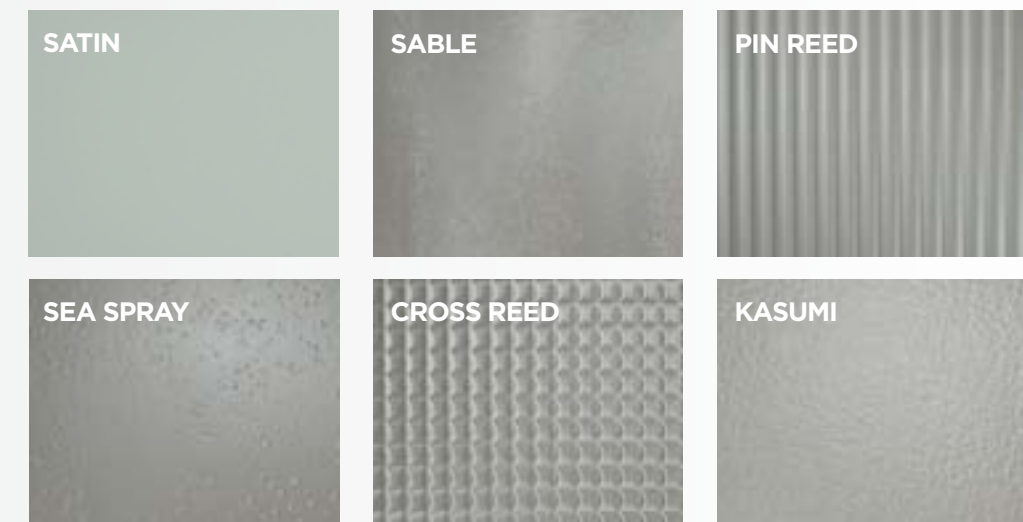

Glass Options

0764 and 2215 doors are also available in a variety of decorative glass options. Please see our website for all the options www.plygem.ca.