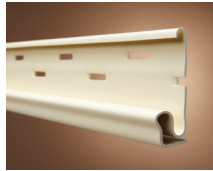

Insulated Trims & Accessories

StakLoc® Starter Strip (for use with 1/4" Window & Door Trim)

Length/Piece	12'	3.66 m
Pieces/Carton	32	32
Coverage/Carton	384 LF	117 m

SecureLock™ Starter Strip for InsulPlank® II

Length/Piece	12'	3.66 m
Pieces/Carton	27	27
Coverage/Carton	324 LF	98.76 m

Length/Piece	12'	3.66 m
Pieces/Carton	30	30
Coverage/Carton	360 LF	109.72 m

1/4" Window & Door Trim (for use with StakLoc® Starter Strip)

Finish Trim

Length/Piece	12'	3.66 m
Pieces/Carton	18	18
Coverage/Carton	216 LF	65.84 m

"We've long ago lost count of the neighbors who want to know what we did to the 'dented white siding' and they're always surprised that it is a vinyl product. We're very pleased with the look and value InsulPlank provides and would certainly recommend it to anyone."